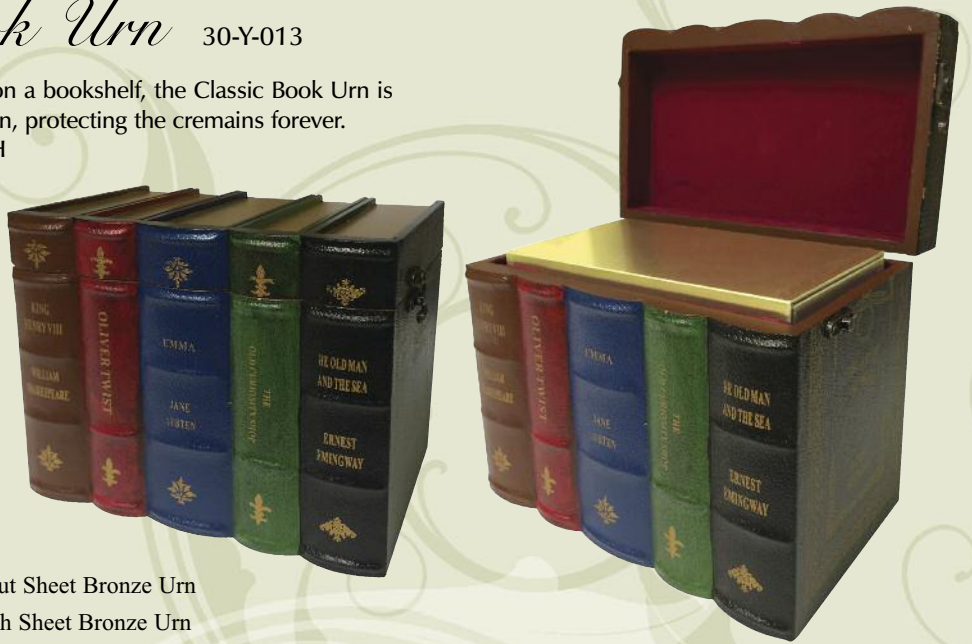

Without Sheet Bronze Urn
or With Sheet Bronze Urn