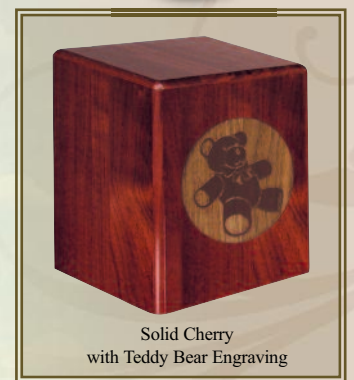

Solid Cherry
with Teddy Bear Engraving

Shown: Solid Oak with Teddy Bear (Design available
with pink or blue ribbon); Custom Photo Painting