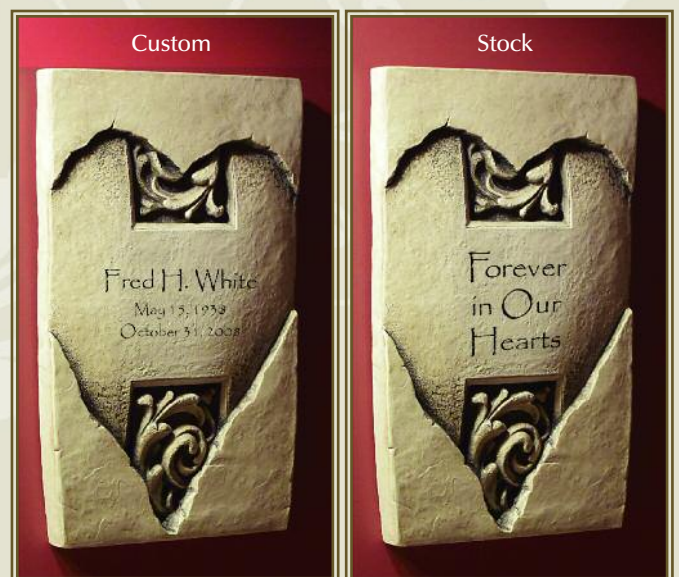

Forever Heart Cultured Stone Urn & Keepsakes

30-R-1002

This wonderful design is carefully sculpted by the artist to capture the essence of an eternal heart. This vessel is embellished with beautiful scrolls on the front, the back and the lid. A traditional and timeless work of art. It comes stock with "Forever in Our Hearts" engraved on the front or add a custom engraving. Top loading. 7" W x 6" D x 11.25" H, 200 C.I., 14 LBS.

CUSTOM ENGRAVING ADDITIONAL
*Front or Side

30-R-3002

This lovely keepsake, a miniature companion to our Heart Urn, is meticulously detailed. Its beautiful heart design is sure to appeal to many family members as they keep their loved one near. It comes stock with "Forever in Our Hearts" engraved on the front or add a custom engraving. 2.25" W x 2" D x 4" H, 1 C.I., 1 LB.

CUSTOM ENGRAVING ADDITIONAL
*Front or Side

More Keepsakes Available: pp. 62-69

30-R-2002

A large keepsake that functions as a candle holder. Every time a candle is lit, a life is remembered. Many family members choose to have these beautiful urns displayed in their home. It comes stock with "Forever in Our Hearts" engraved on the front or add a custom engraving. 4.5" W x 4" D x 6" H, 9 C.I., 5 LBS.

CUSTOM ENGRAVING ADDITIONAL
*Front, Back, or Side

30-R-5002

The beautiful Forever Heart plaque matches our Forever Heart urn exactly. It can be placed in a plate stand on a shelf or hung easily on a wall with the embedded hanger on the back. It comes stock with "Forever in Our Hearts" engraved on the front or add a custom engraving. 6.5" W x 10.5" H, 4 LBS.

CUSTOM ENGRAVING ADDITIONAL
*Front