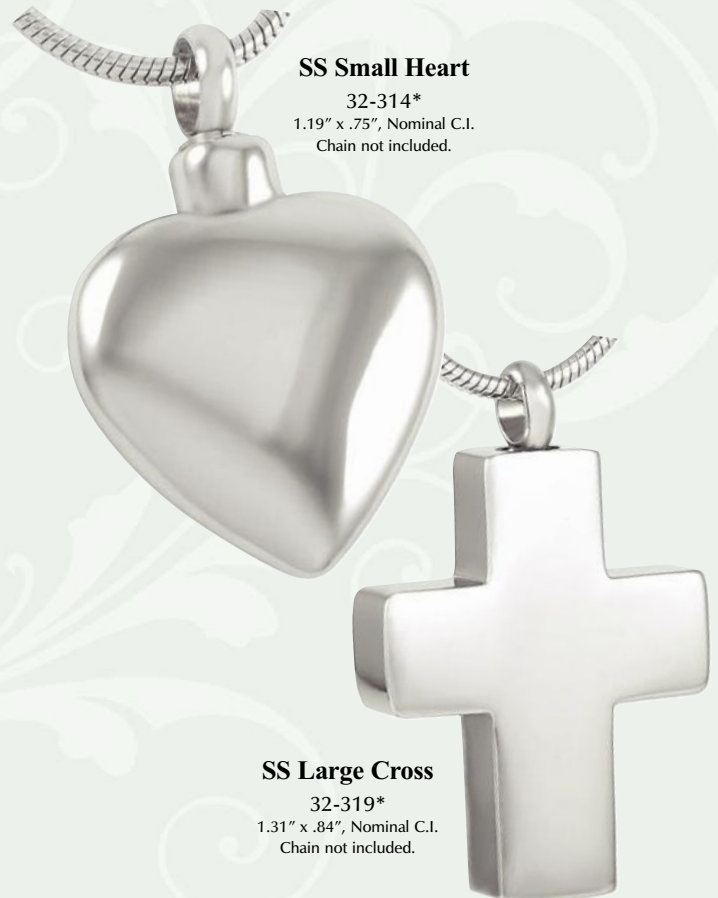

SS Flag

32-322**

1.31" x .66", Nominal C.I.
Chain not included.

Stainless Steel Chains

SS 20 Inch Snake Chain
32-326

SS 20 Inch Round Chain
32-325

SS Small Heart

32-314*