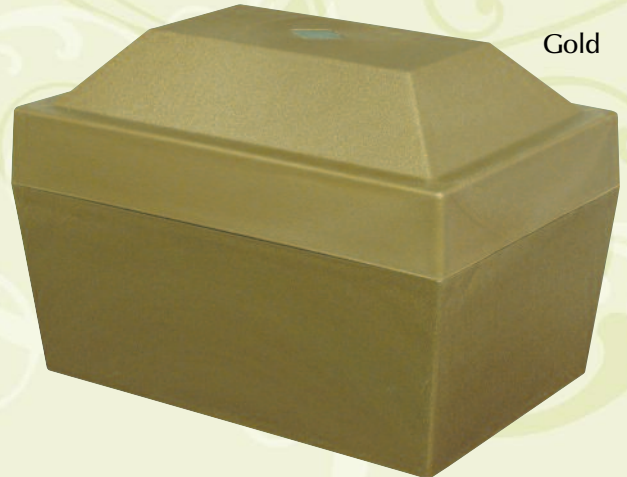

Urn Vaults

Keep your cherished loved one's urn within one of our wide selection of vaults. Urn vaults are an excellent way to protect the urn when placed in a cemetery and are required by most cemeteries.

The Superior 34-200

Use as a Double-Urn Vault for many urn styles.

Outer Dim:
14.5"H x 13.625"W x 13.625"H

Inner Dim. at Top:
14"H x 12.5"W x 12.5"D

Inner Dim. at Base:
14"H x 11.375"W x 11.375"D

The Ultimate 34-150

Outer Dim: 14.5"W x 10"H x 10"D
Inner Dimension at Base:
12.7"W x 9.6"H x 8.5"D

The Millennium 31-102

Outer Dim: 14"H x 17.25"W x 12.5"D
Inner Dim. at Top: 10.8"H x 11"W x 8.7"D
Inner Dim. at Base: 10.8"H x 14"W x 10"D

The Crowne Vault

Withstands 4,300 psi., and will not corrode or deteriorate.
Water-tight adhesive included.

The Double Crowne Vault 34-185

The Double Vault Outer Dim: 16.5" W x 12" D x 15" H
Inner Dim: 14" W x 10" D x 12" H
Interior dome: 14.5"

The Single Crowne Vault 34-175

The Single Vault Outer Dim: 16.5" W x 12" D x 9.5" H
Inner Dim: 14" W x 10" D x 6.5" H
Interior dome: 9"