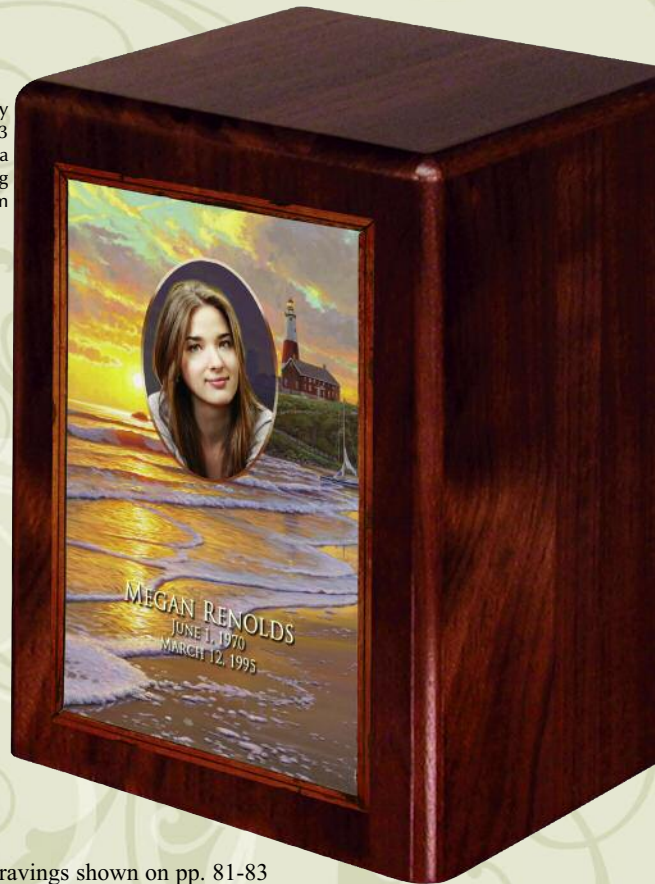

Solid Cherry
30-H-103

Solid Light Oak 30-G-100
Shown with Mountain
Scene Engraving

Solid Dark Oak
30-H-102

Solid Cherry
30-H-103
Shown with a
Custom Photo Painting
Perfect Day; Custom

More stock engravings shown on pp. 81-83