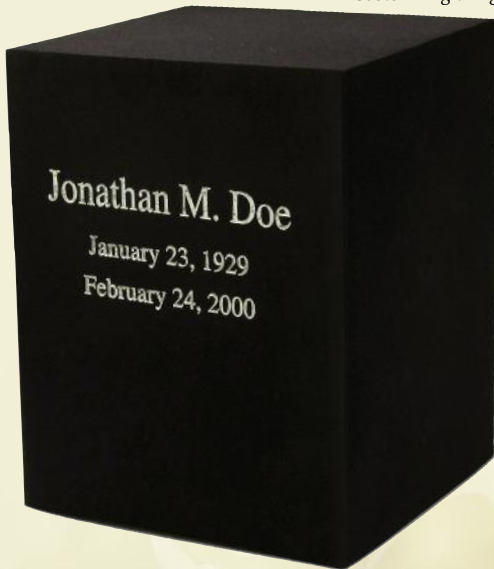

The Aluminum Collection

The Rustic Black 30-A-180

Aluminum urn with flat black finish.
5.5" W x 5.5" D x 7.25" H, 200 C.I.

STOCK OR CUSTOM
ENGRAVING ADDITIONAL
*Top, Front, Back or Side.

Shown with
Custom Engraving