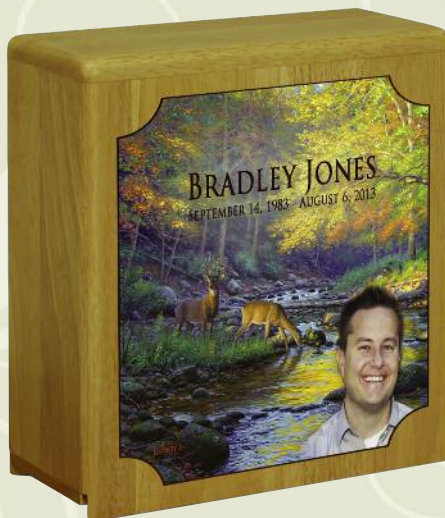

Shown Below with Custom Photo Paintings
Left, Cherry Image Shown: Butterfly Tulips; Custom
Middle, Oak Image Shown: Quiet Encounter; Custom
Right, Cherry Image Shown: Footprints Scroll; Custom