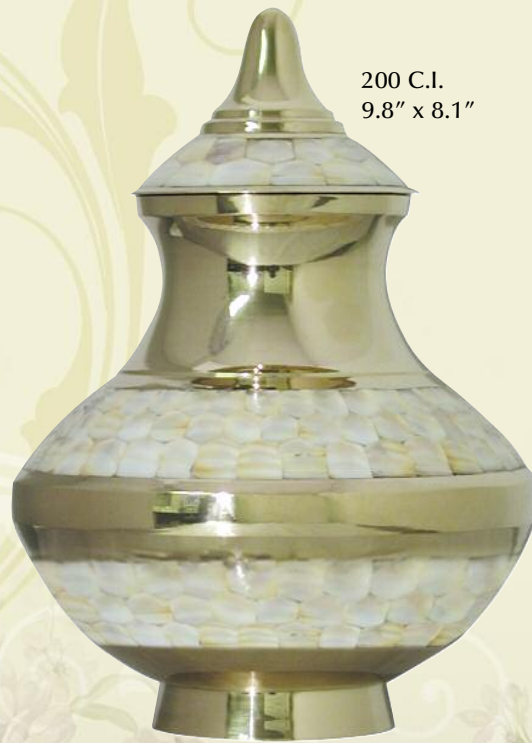

Mother of Pearl 30-A-595

FULL SIZE AND KEEPSAKE
CUSTOM ENGRAVING ADDITIONAL
* 2 Lines Only

200 C.I.
9.8" x 8.1"

Keepsake:
30-A-003
(595)