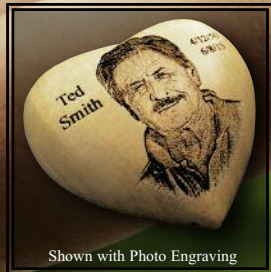

Wood Heart Keepsakes

30-H-500 Light or Dark

These solid wood heart keepsakes are hand-made with care and come in your choice of dark or light wood. Add personalization to this keepsake with an engraving for an additional charge. Wood heart keepsakes hold a small amount of cremains. Includes a black keepsake bag.

Patent #D731,738

2.75"H x 1.25"D x 3.25"W

CUSTOM ENGRAVING ADDITIONAL
*Front Only

PHOTO ENGRAVING ADDITIONAL
*Front Only