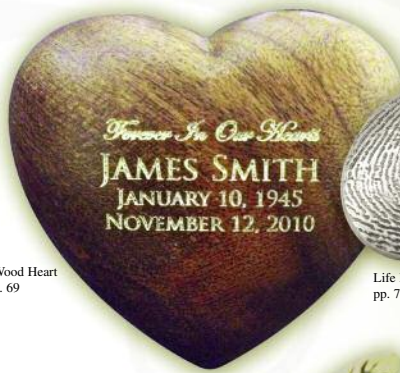

PHOTO PAINTING
AVAILABLE
See p. 5, 81 For Info.

SPANISH VERSION
AVAILABLE

Together as a

Family...

A keepsake is a great way for each family member to keep their loved one close. Often keepsakes are shared with all family members and close friends to remember their loved one and to celebrate their life.

Choose a Final Resting Place...

In a Cemetery

In a Home or Garden

A Natural Return or Scattering

Keepsakes...

A keepsake is a great way for each family member to keep their loved one close. Often keepsakes are shared with all family members and close friends to remember their loved one and to celebrate their life. Almost all full size urns have a beautiful and exquisite matching keepsake. For individuals that want a unique keepsake, Crescent offers a beautiful collection of Art Glass Keepsakes, Life Print Memorial Keepsakes, Picture Frames, Pendants and more. Many of the keepsakes will hold cremated remains, a lock of hair, or dried ceremonial flowers.

Wood Heart
p. 69

Life Print
pp. 74-76

Brass Rose
p. 67

Art Glass
pp. 63-65

Vaults...

Monuments and urn vaults are other considerations for families that choose to bury the cremated remains. Urn vaults are an excellent way to protect your cherished loved one's urn when buried underground, and are required by most cemeteries.

Urn Vaults
p. 61

Marker or Tile...

Many families choose to honor their loved one with Crescent Life Portrait Porcelain Tiles and custom grave markers. These are a beautiful and long lasting way to memorialize a loved one. With markers made from solid granite, and kiln fired porcelain tiles, your loved one will be forever remembered with these timeless materials.