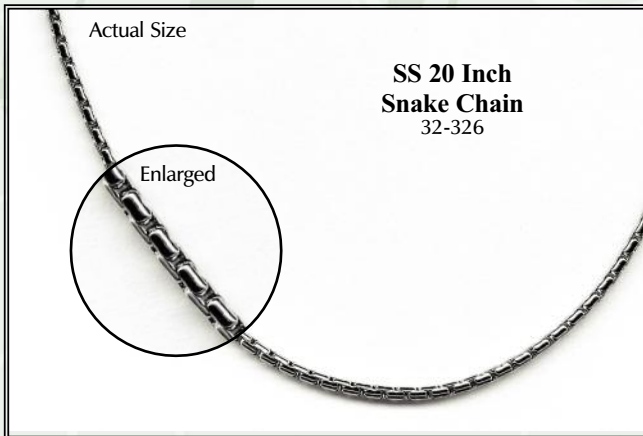

Stainless Steel Chains

SS 20 Inch Snake Chain
32-326