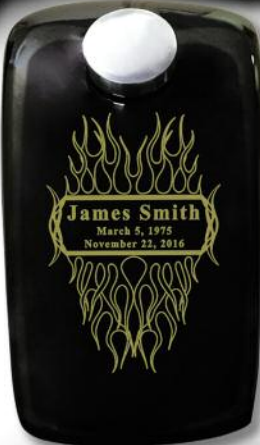

2 Photo Painted: Choose a Design Fill

Tread Plate

Gradient

*Available in orange (shown), green, blue and purple
**Only For Design: Flames

Patriotic

Electricity

Traditional Flames

*Available in red (shown), green, blue and purple

3 Photo Painted: Choose Personalizations

Stock

Photo Painted Example Shown:
Design - Torn Metal, Fill - Patriotic

Top Only
Top & 2 Sides

Custom Text

Photo Painted Example Shown:
Design - Eagle, Fill - Electricity

Top Only
Top & 2 Sides

Custom Photo and Text

Photo Painted Example Shown:
Design - Flames, Fill - Orange Gradient

Top Only
Top & 2 Sides

*Additional fees apply for subject removal from the background and the combining of multiple subjects.

Laser Engraving Available

Custom Example Shown: ENG 183 Flaming Plate with name and dates

Stock Additional
Custom Additional