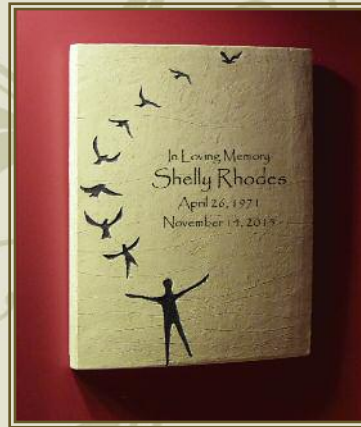

30-R-5001

The beautiful In Flight plaque matches the urn exactly. It can be placed in a plate stand on a shelf or hung easily on a wall with the embedded hanger on the back.

8" W x 9.25" H, 4 LBS.

CUSTOM ENGRAVING ADDITIONAL
*Front

30-R-1001

Our In Flight Urn is truly a beautiful work of artistic imagination. A wonderful image capturing the feeling of eternal flight carved gently into the cultured stone. This amazing vessel sits atop a classic mahogany base.

8.25" W x 5" D x 10.25" H, 200 C.I., 12 LBS.

CUSTOM ENGRAVING ADDITIONAL
*Front or Back

Shown with Custom Engraving

30-R-3001

A companion to our In Flight vessel, the miniature sculpted detail is outstanding. It is a perfect keepsake for all family members.

3.5" W. x 4.375" H
x 2.25" D.
1 C.I., 2 LBS.

CUSTOM ENGRAVING ADDITIONAL
*Front or Back

Shown with Custom Engraving