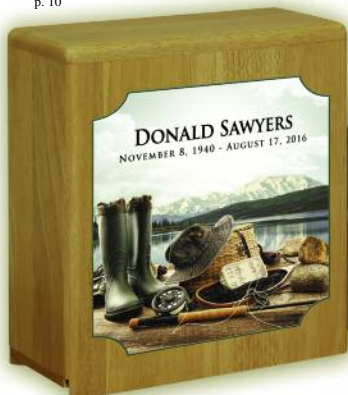

Oak Pioneer
p. 10